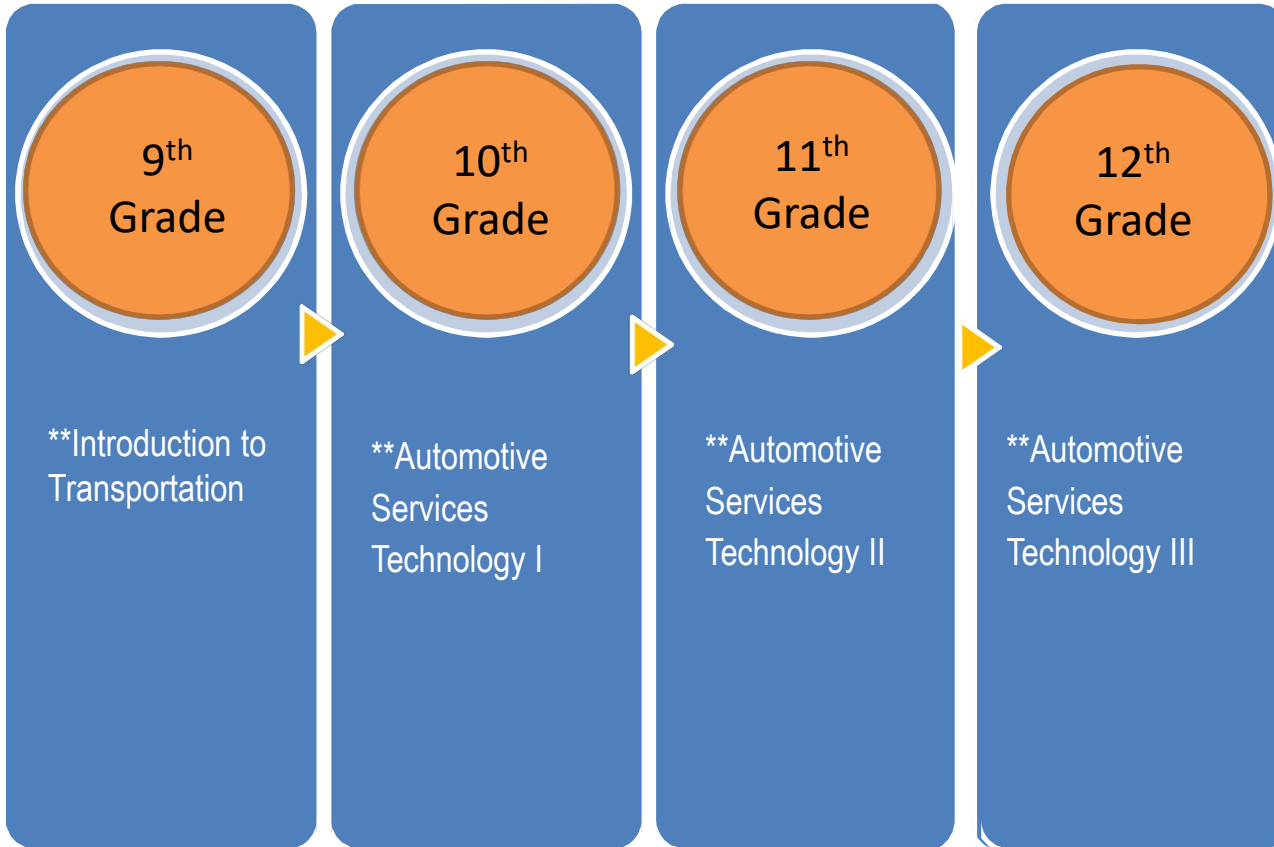

C⁴ Columbus Area Career Connection

Automotive Services Technology Career Pathway

**Counts as Directed Electives for ALL diplomas

Additional C⁴ classes that would enhance employment
Welding
Precision Machining

Certifications Available: Automotive Service Excellence (ASE)
Engine Repair, Steering & Suspension, Brakes, Electrical
Dual Credit Available – Ask about current options

Potential careers for pathway:

Entry Level High School Graduate:

- Tire Repair
- Vehicle Maintenance Technician

Entry Level College Graduate:

- Automotive Mechanic
- Automotive Service Manager
- Automotive Field Service Representative

Experienced:

- Automotive Field Service Engineer
- Automotive Service Technician
- Vehicle Diagnostician