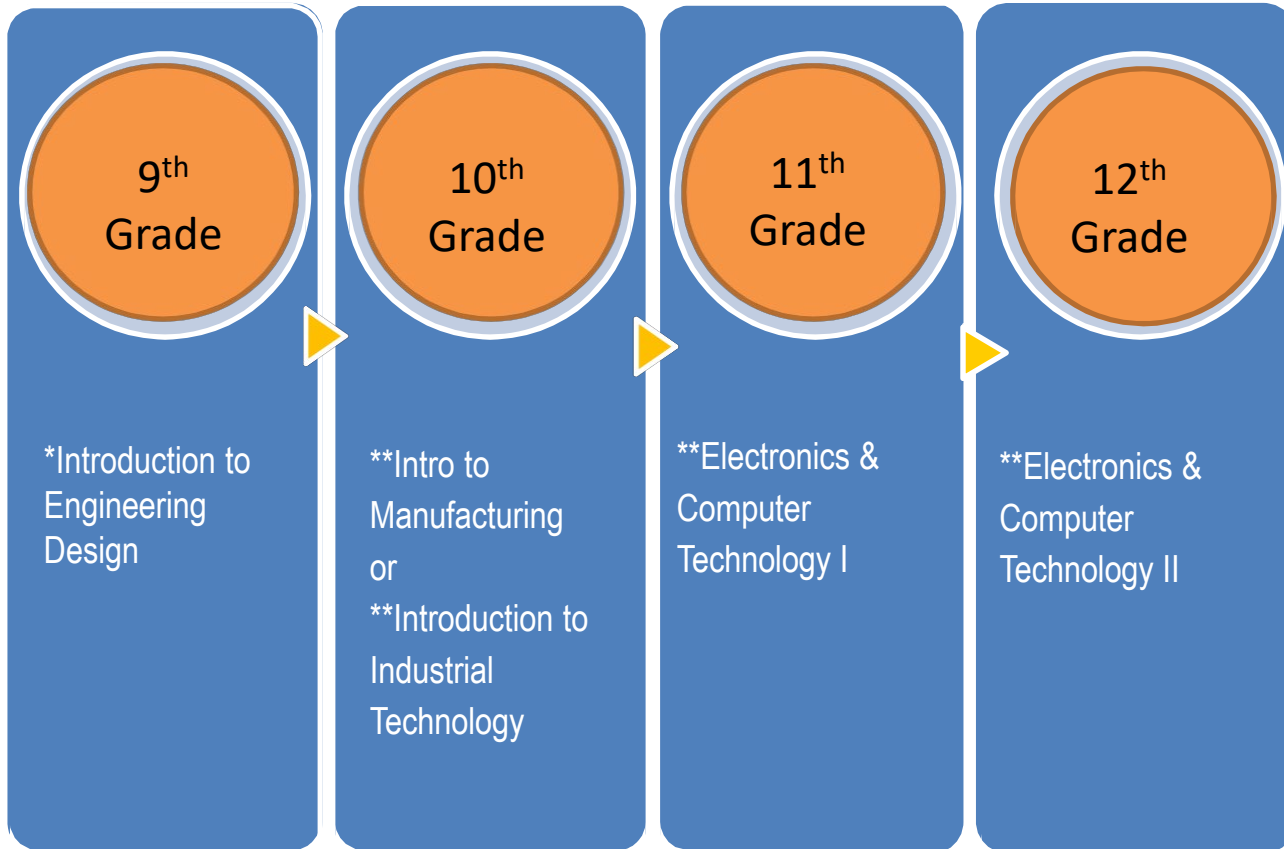

C⁴ Columbus Area Career Connection

Potential careers for pathway:

Entry Level High School Graduate:

- Telecommunications Equipment Installers
- Electrical and Electronics Installers & Repairers

Entry Level College Graduate:

- Electrical and Electronics Engineering Technicians
- Electro-Mechanical Technician
- Mechanical or Materials Engineers

Experienced:

- Engineering Management
- Senior Mechanical or Materials Engineer
- Operations Manager