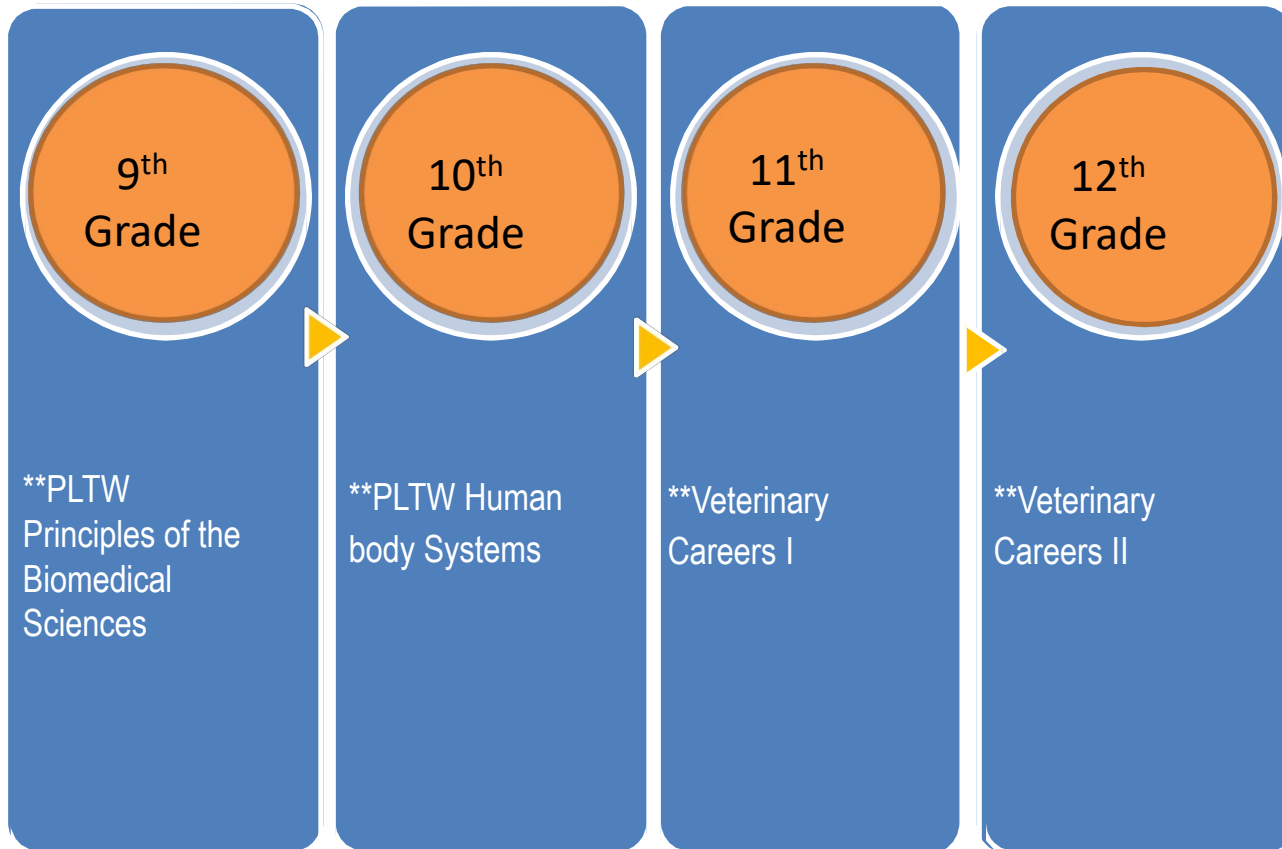

C⁴ Columbus Area Career Connection

Veterinary Careers Pathway

Potential careers for pathway:

Entry Level High School Graduate:

Certified Veterinary Assistant
Laboratory Animal Caretaker
Non/Farm Animal Caretaker

Entry Level College Graduate:

Registered Veterinary Technician
Clinical Veterinary Technician
Veterinary Nursing

Experienced:

Animal Trainers
Veterinarian (DVM)

Degree Options:

**Ivy Tech Community College
Associates Degrees**
Associate of Science or
Associate of Arts
(Transfer to Purdue)

**Purdue University
Degrees**
Veterinary Nursing
Doctor of Veterinary Medicine

** Counts as Directed Elective for ALL Diplomas

Additional C⁴ classes that would enhance employment *

PLTW Medical Interventions
PLTW Biomedical Innovation
Medical Terminology